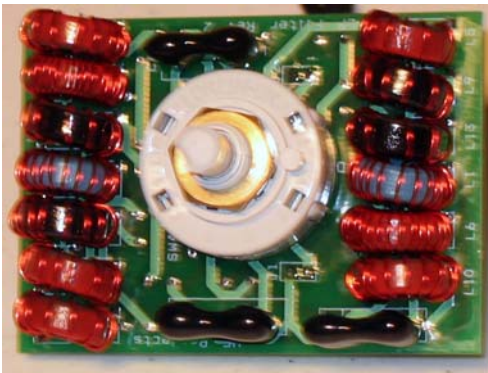

### HF Packer-Amp

- 160-10 Meters; Filters
- 35W average typical output
- 5.1x3x3.3 inch; ¼ lb
- 12VDC; 6mA standby
- RF Sensing; 2.5W In
- SSB, CW, PSK
- Spurious -40dB
- Harmonics -45dB
- 2:1 Load Tolerance
- Medium Skill Level